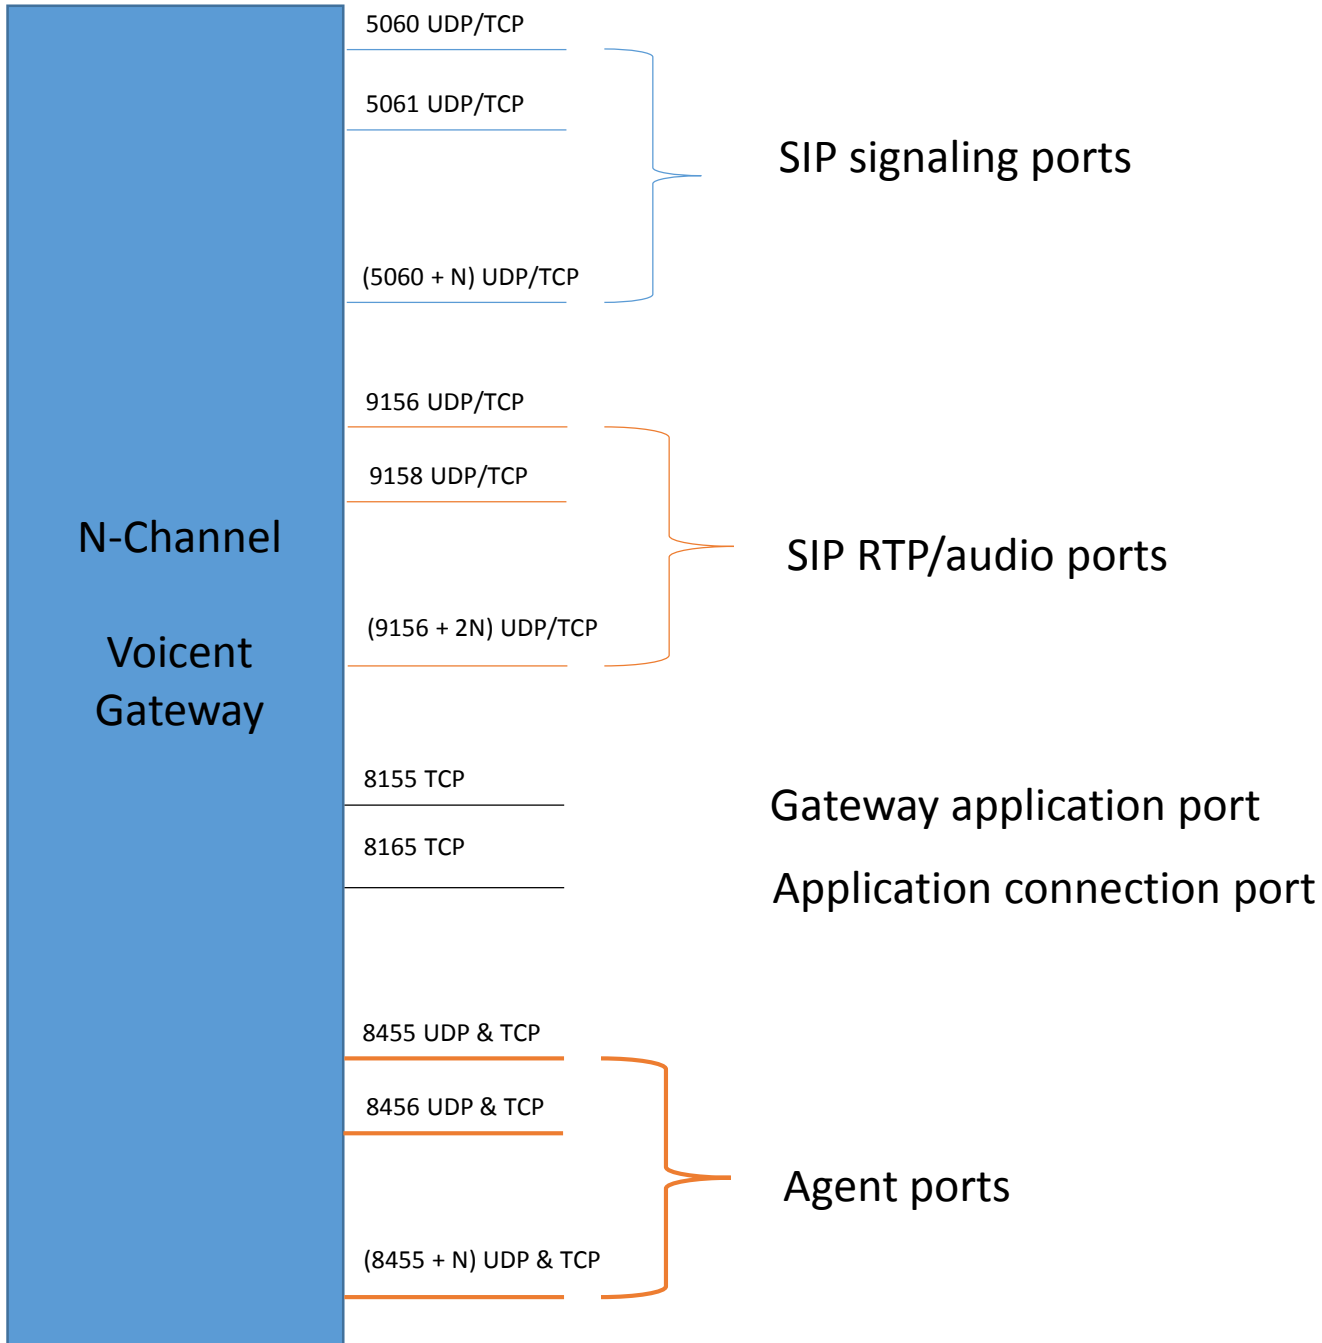

TCP/UDP Ports Used By Voicent Gateway

*The actual usage of sip and agent ports maybe less

Open these ports on your firewall when connection to a VOIP service