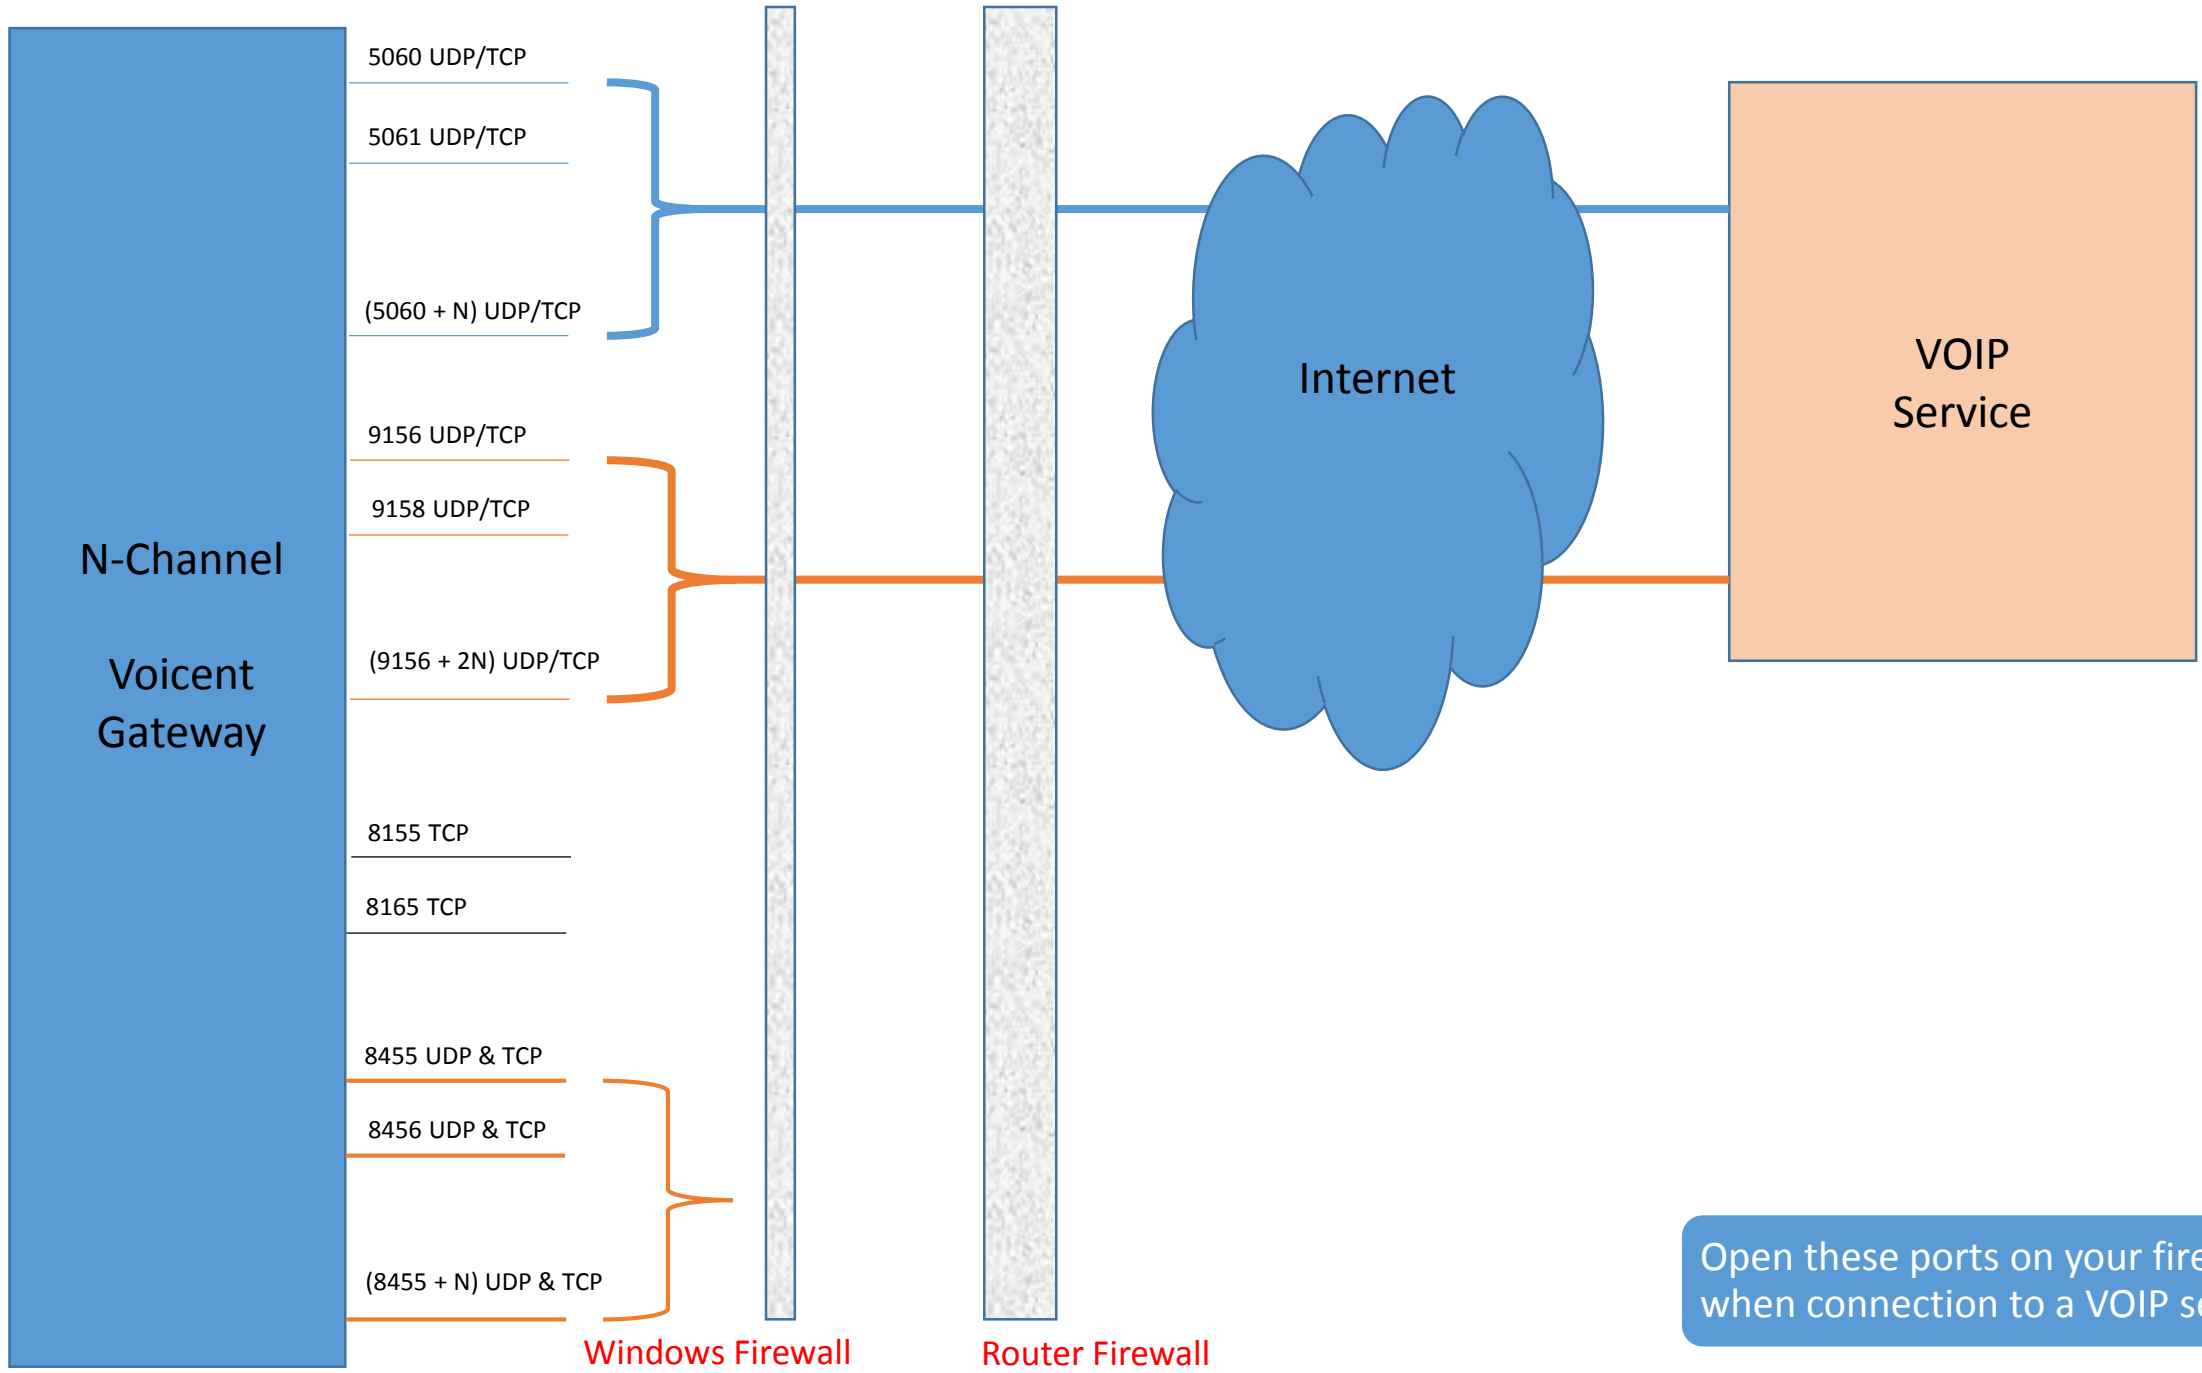

TCP/UDP Ports Used By Voicent Gateway

*The actual usage of sip and agent ports maybe less

Open these ports on your firewall when connection to a VOIP service